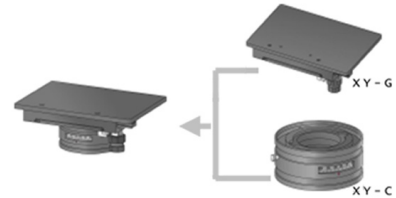

Optics, Stand & Light

Lens CX-5040RZ: 20x to 800x
Lens CX-10C: 35x to 7000x
High precision XYZ movement
High intensity LED lighting

| High Flexibility |

Hardware & Software,
Lens, Adapters & Stand!

Select the perfect
configuration for you!