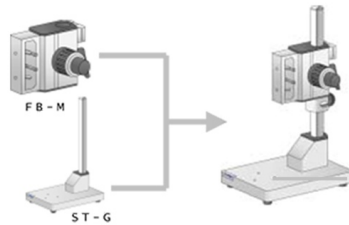

Optics, Stand & Light

Lens CX-5040RZ: 20x to 800x
Lens CX-10C: 35x to 7000x
High precision XYZ movement
High intensity LED lighting

| High Flexibility |

Hardware & Software,
Lens, Adapters & Stand!

Select the perfect
configuration for you!